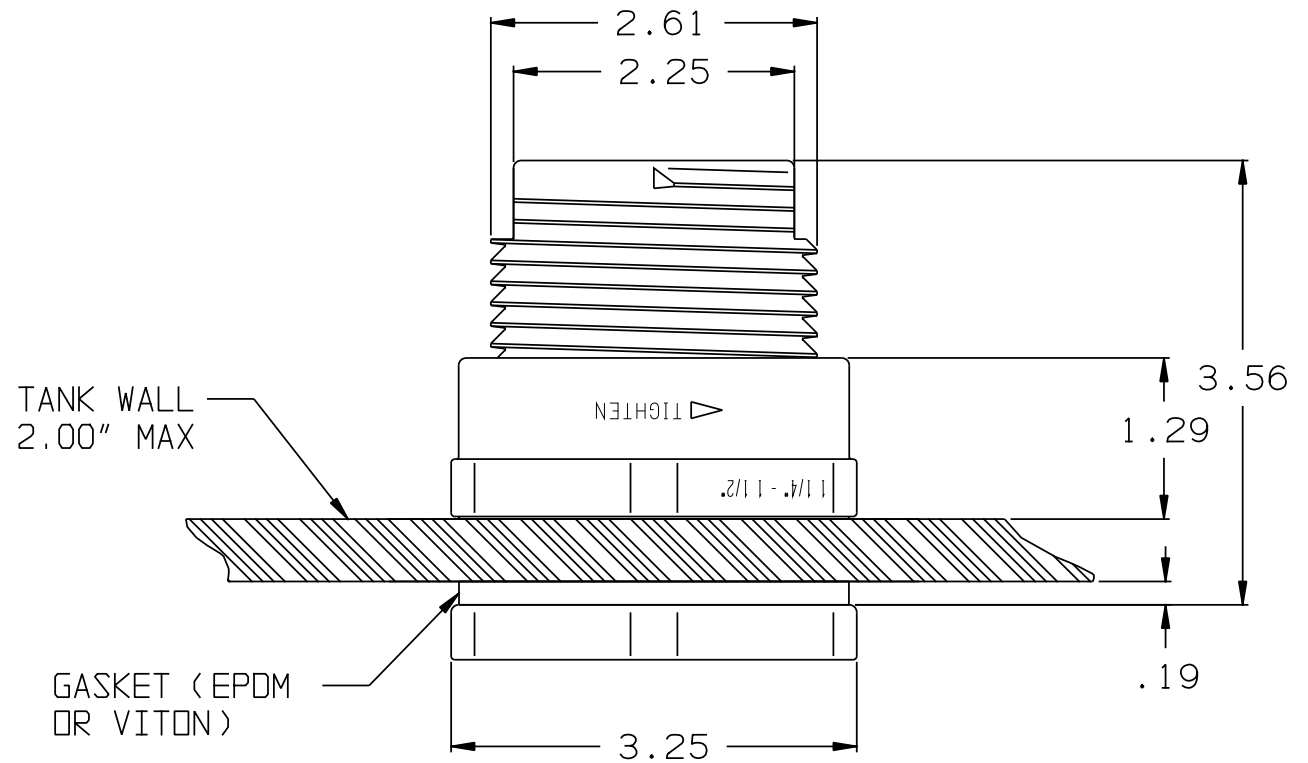

1 1/2" PIPE THREADS

MATERIAL	EPDM	VITON	STYLE
PVC	34200181	34700237	SOCxTHD
CPVC	34400338	34701235	SOCxTHD
PP	34100050	34700170	THDxTHD

1 1/2" THREADED BULKHEAD FITTING

(all dimensions in inches)

dwg: 15THREAD.ckd